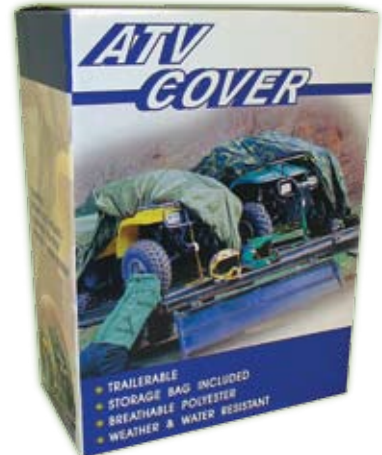

9455210

9455300

MACHINE COVERS

- Protects against weather, dirt and pollutants
- Fits motorcycles with or without accessories including sport bikes
- Non scratch material in upper panel with heat resistant material in lower panel
- Lockable bottom
- Blue & Silver

Description	Order #
Large - motorcycles up to 1100cc	1890104
XLarge - most tourers up to 1500cc	1890105

- Made from water resistant lightweight silver-tech polyester fabric
- Silvered fabric for improved UV protection
- Snug elastic bottom with one-inch grommets at centre
- Non-scratch inner lining
- Silver

Description	Order #
Medium - scooters up to 48" long	1890113
Large - scooters up to 60" long	1890114

- Made from water resistant lightweight silver-tech polyester fabric
- Silvered fabric for improved UV protection
- Elastic band sewn into bottom for a snug fit making it trailerable
- Olive